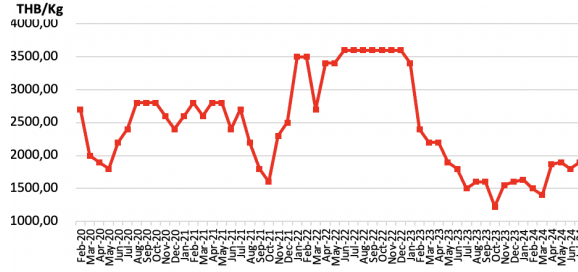

Live pig price (THB/Kg)

Piglet price (THB/Kg)

Retail chicken and duck price (THB/Kg)

Retail egg price (THB/Kg)

Beef cattle retail price (THB/Kg)

Milk price (THB/Kg)

Corn kernel price (THB/Kg)

Soybean meal price (THB/Kg)