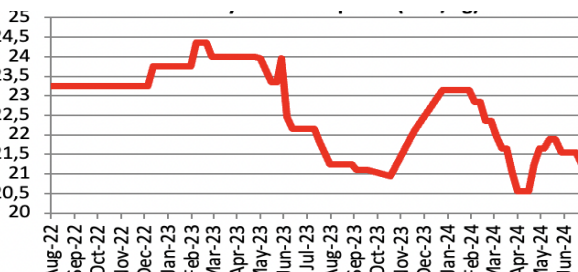

Live pig price (THB/Kg)

Piglet price (THB/Kg)

Retail chicken and duck price (THB/Kg)

Retail egg price (THB/Kg)

Beef cattle retail price (THB/Kg)

Milk price (THB/Kg)

Corn kernel price (THB/Kg)

Soybean meal price (THB/Kg)