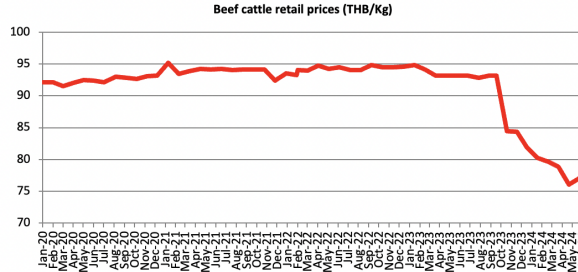

Live pig price (THB/Kg)

Piglet price (THB/Kg)

Retail chicken and duck price (THB/Kg)

Retail egg price (THB/Kg)

Beef cattle retail price (THB/Kg)

Milk price (THB/Kg)

Corn kernel price (THB/Kg)

Soybean meal price (THB/Kg)

Fish meal price (THB/Kg)