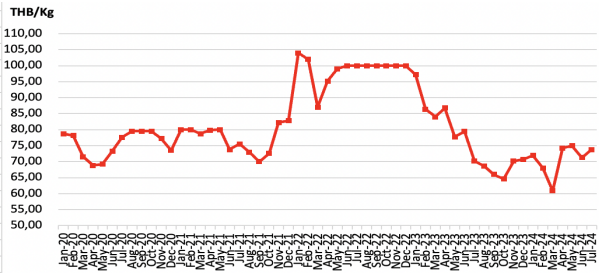

Live pig price (THB/Kg)

Piglet price (THB/Kg)

Retail chicken and duck price (THB/Kg)

Retail egg price (THB/Kg)

Beef cattle retail price (THB/Kg)

Milk price (THB/Kg)

Corn kernel price (THB/Kg)

Soybean meal price (THB/Kg)