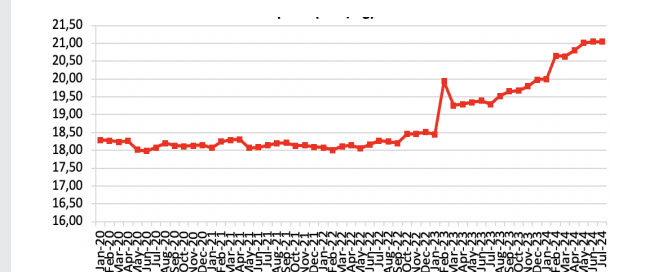

Live pig price (THB/Kg)

Piglet price (THB/Kg)

Retail chicken and duck price (THB/Kg)

Retail egg price (THB/Kg)

Beef cattle retail price (THB/Kg)

Milk price (THB/Kg)

Corn kernel price (THB/Kg)

Soybean meal price (THB/Kg)